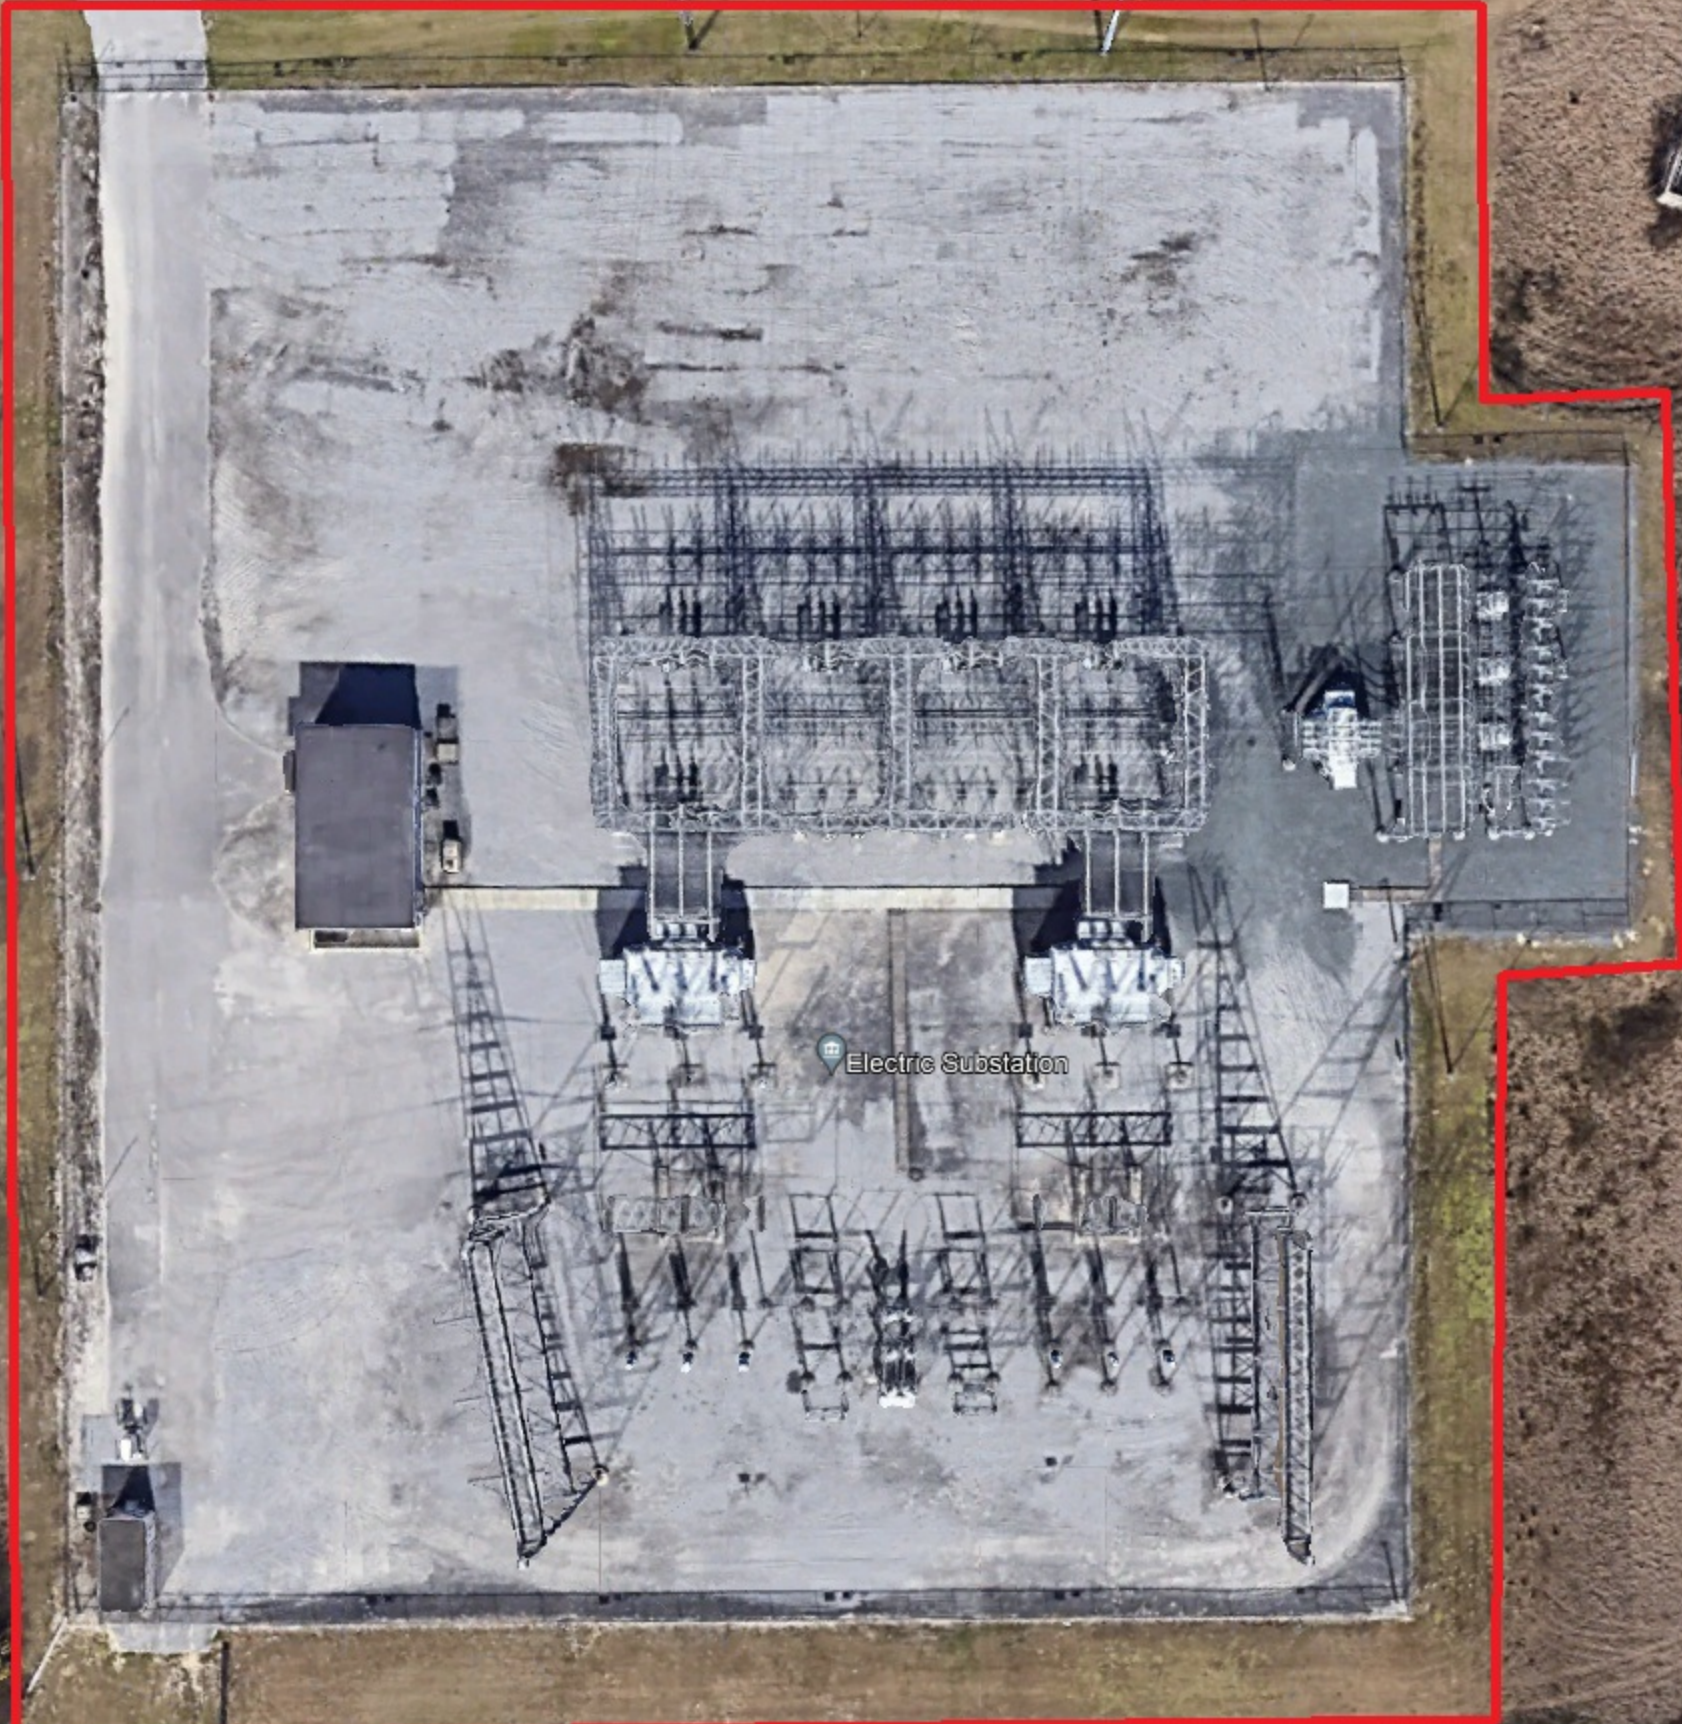

Airport Sub

509 SW 49th AVE

Frito Lay southeast regional warehouse

509

Baseline Sub

950 NE 58th AVE

Electric Substation

Dearmin Sub

2779 SE 36th AVE

Electric Substation

Dixie Sub

3150 SE 1st AVE

Arbor Glade Apartments

Matthew Hutson Floor Covering

RaceTrac

Enzian Sub
2300 NE 24th ST

2310

Ergle Sub

4255 NE 38th TR

Electric Substation

Maricamp Sub

3116 SE Maricamp RD

3116

North Sub